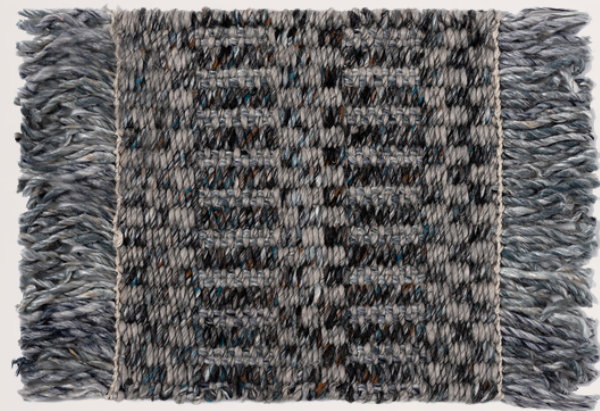

MAIN TYPES OF ORGANIC RUGS

Jute.

The secret of jute is that it's breathable and strong. On top of that, it's soft, which makes it comfortable. Jute can be suitable for medium-traffic zones.

Due to its specific characteristics, you can even place this rug outdoors.

Product Code 5708

Product Code 5719

Product Code 6113

Product Code 5714

Product Code 5718

Product Code 5722

Product Code 5723

Product Code 5720

PRODUCT SAMPLES – ORGANIC RUGS

PRODUCT SAMPLES – LINEN RUGS

XALI
ΓΛΥΦΑΔΑ

PRODUCT SAMPLES – KILIM HEMP RUGS

Product Code 5807

Product Code 5806

Product Code 5308

INTERIORS